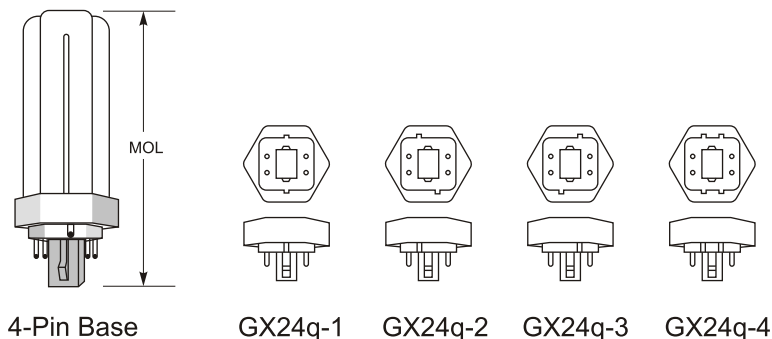

* Items only available for special orders

All measurements are shown in inches unless noted

Manage in Accordance with Disposal Laws

See: www.htr-group.com or 1-888-537-4874

4-Pin Base

GX24q-1

GX24q-2

GX24q-3

GX24q-4